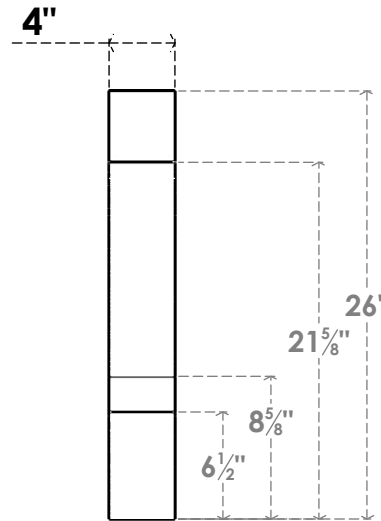

ITEM NUMBER: BRCPC040X20000X26000BOA

4"W X 20"D X 26"H BALBOA ARCHITECTURAL GRADE PVC CLOSED KNEE BRACE

SIDE PROFILE

FRONT PROFILE

ISOMETRIC

EKENA MILLWORK
 2300 WEST MAIN ST.
 CLARKSVILLE, TX 75426
 TOLL FREE: 866-607-0453
 WWW.EKENAMILLWORK.COM