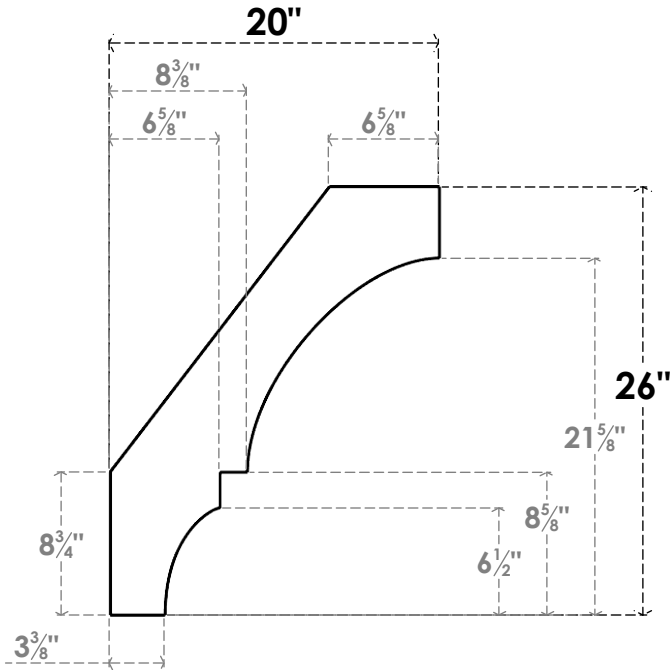

ITEM NUMBER: BRCPC040X20000X26000BOA

4"W X 20"D X 26"H BALBOA ARCHITECTURAL GRADE PVC CLOSED KNEE BRACE

SIDE PROFILE

FRONT PROFILE

ISOMETRIC

EKENA MILLWORK
 2300 WEST MAIN ST.
 CLARKSVILLE, TX 75426
 TOLL FREE: 866-607-0453
 WWW.EKENAMILLWORK.COM